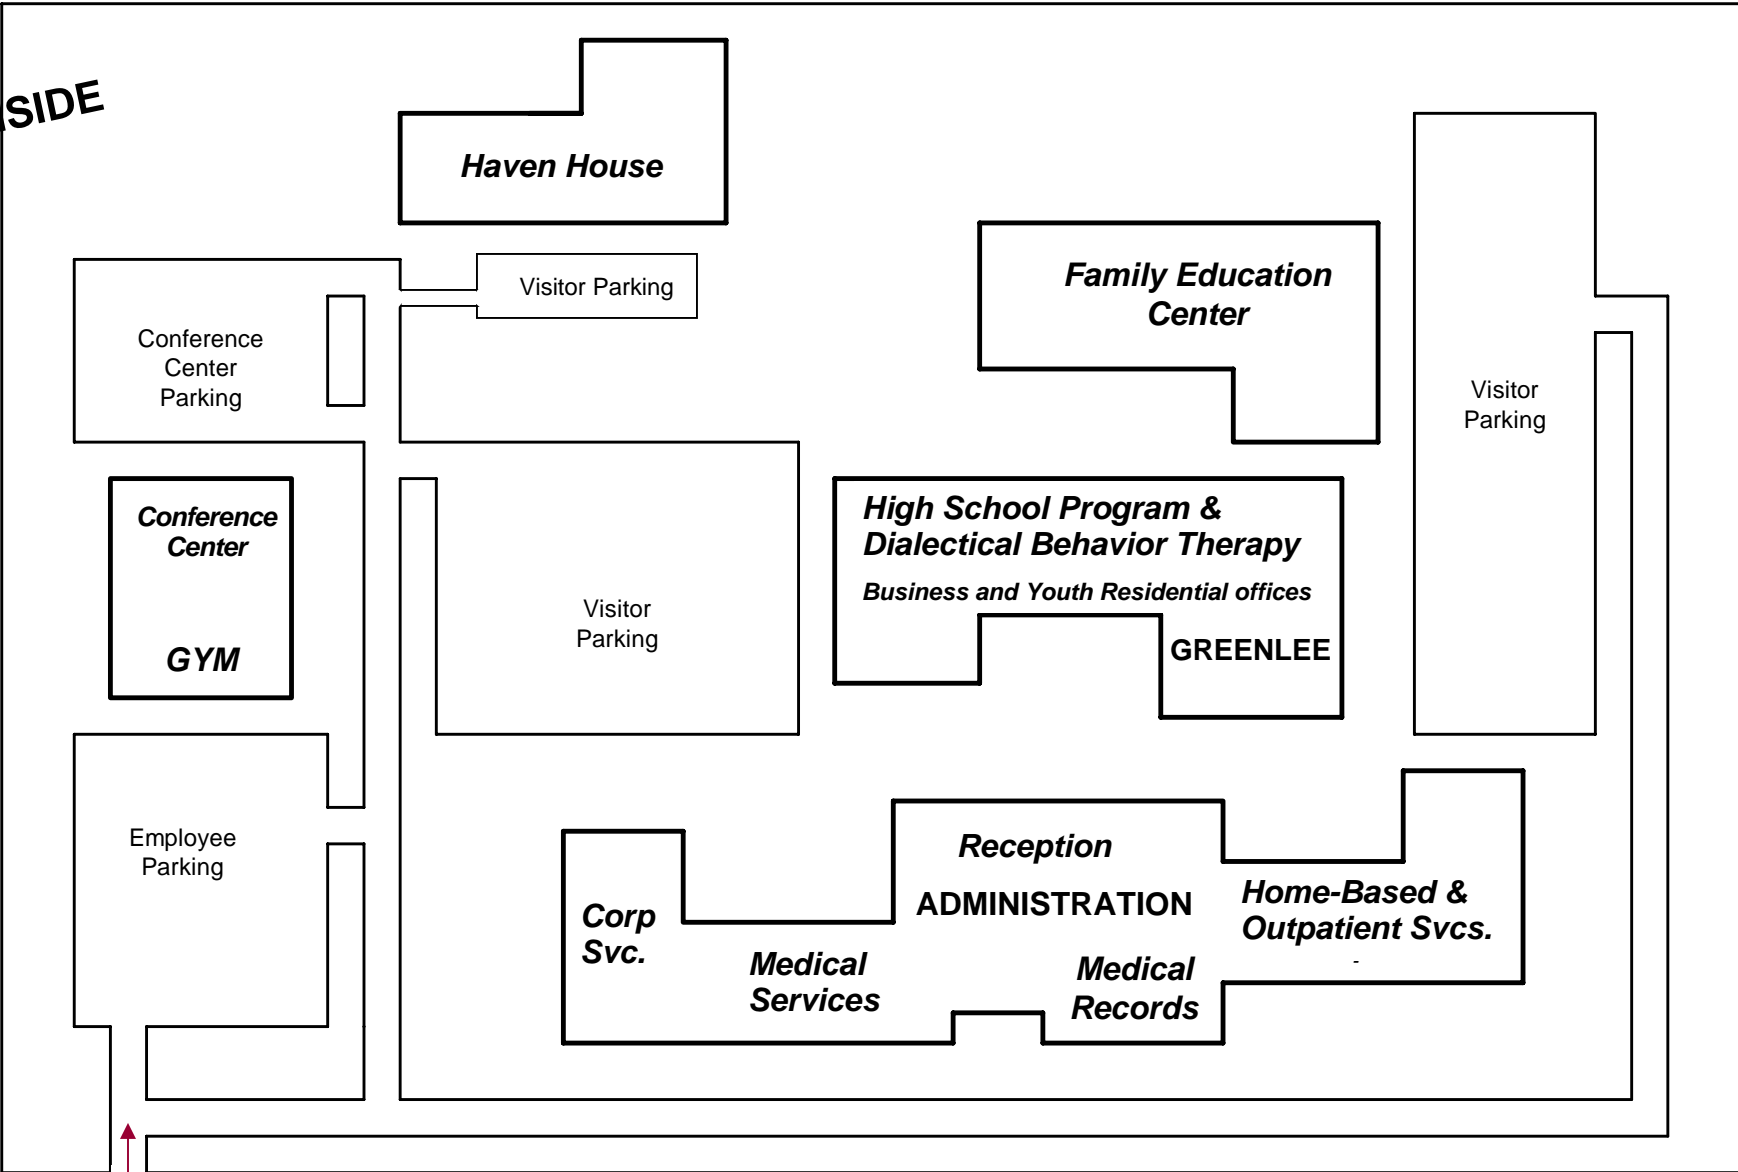

MAIN LOCATION MAP

909 East State Boulevard, Fort Wayne, IN 46805

(260) 481-2700

**NORTHSIDE
PARK**

Kentucky Ave.

Entrance to Park Center

909 East State Boulevard